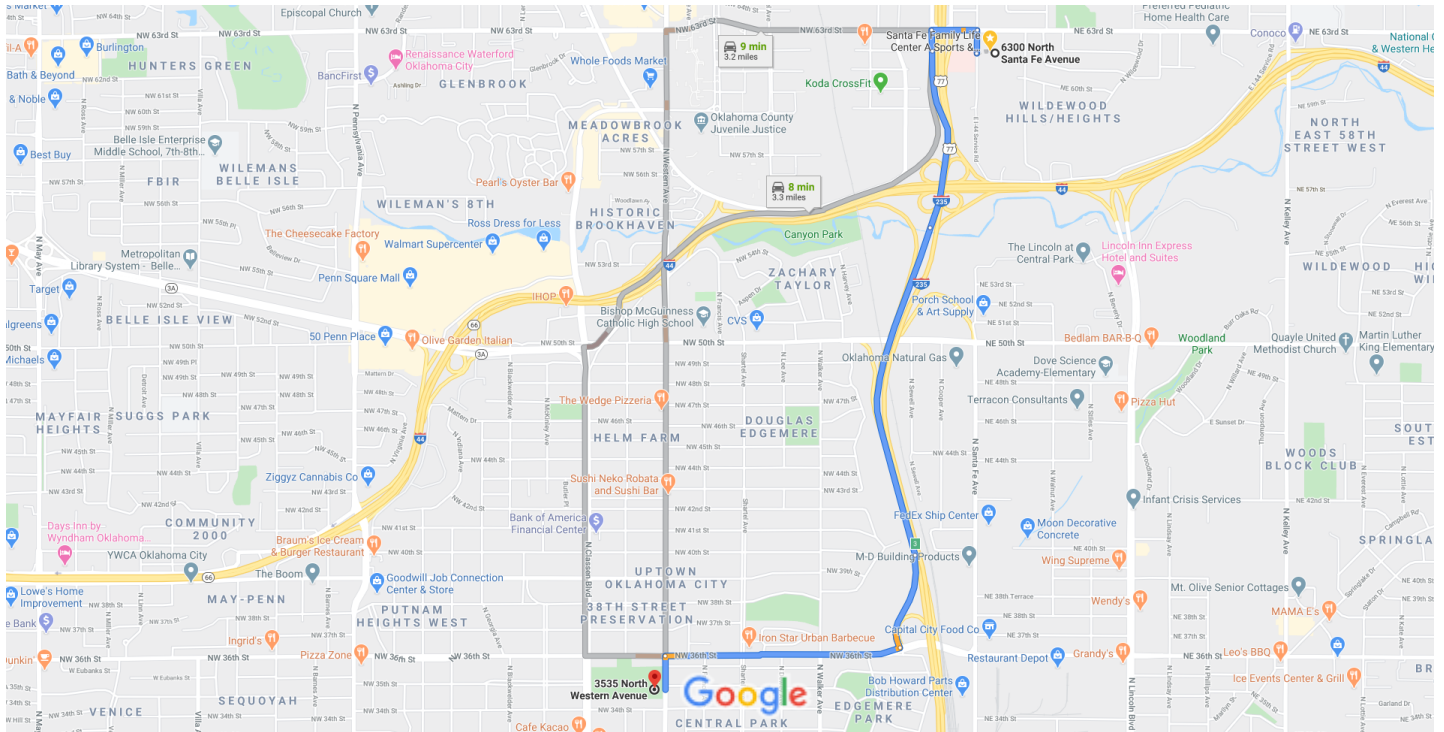

6300 N Santa Fe Ave to 3535 N Western Ave

Drive 3.1 miles, 6 min

Map data ©2020 Google 1000 ft

via I-235 S

6 min

Fastest route, the usual traffic

3.1 miles

via NW 63rd St and N Western Ave

9 min

3.2 miles

via N Classen Blvd

8 min

3.3 miles

### Explore 3535 N Western Ave

Restaurants

Hotels

Gas stations

Parking Lots

More